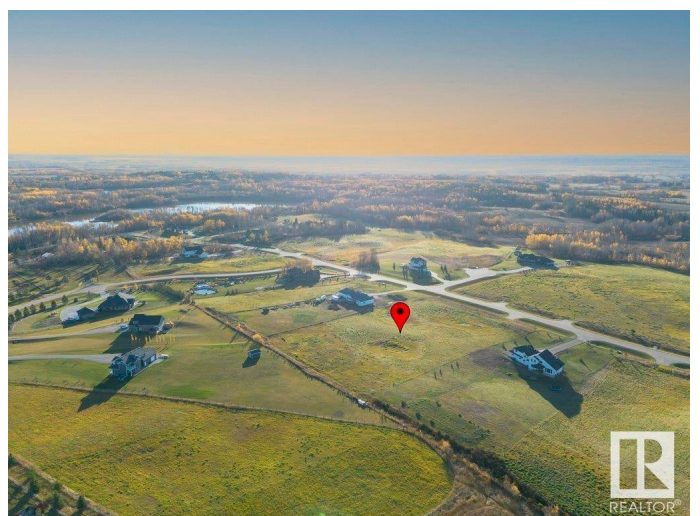

Courtesy Of Cathy Nguyen Of Liv Real Estate

$289,900 - 31 53524 Rge Road 275, Rural Parkland County

MLS® #E4410966

$289,900

0 Bedroom, 0.00 Bathroom,
Rural on 3.66 Acres

Muir Lake Heights, Rural Parkland County, AB

Endless opportunities awaits you on the largest lot that provides the best value in Muir Lake Heights! Build your custom dream home here! Discover the perfect canvas for your dream home on this stunning 3.66-acre lot in the highly sought-after Cornerstone Estates, just moments away from the serene Muir Lake. This expansive property offers the ideal blend of a blank canvas and community, with plenty of space to create your own oasis. Imagine waking up to the sounds of nature, enjoying peaceful walks around the nearby lake, and having ample room for outdoor activities. Whether you envision a cozy retreat or a grand estate, this lot provides the freedom to bring your vision to life. With less than a 15 min drive to Spruce Grove and Stony Plain, get the best of both worlds - enjoy the quiet rural life with city amenities nearby. Build plans for a gorgeous 1800+ sqft bungalow are available!

Essential Information

MLS® #	E4410966
Price	$289,900
Bathrooms	0.00
Acres	3.66
Type	Rural