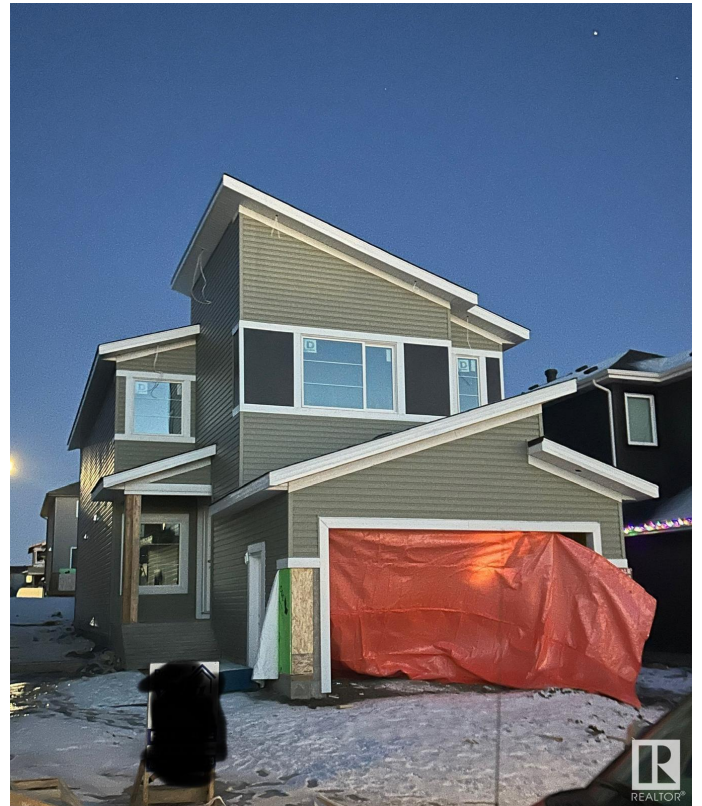

Courtesy Of Harkewal Singh Of MaxWell Polaris

$670,000 - 5943 17 St, Rural Leduc County

MLS® #E4419264

$670,000

4 Bedroom, 3.00 Bathroom, 2,207 sqft

Rural on 0.10 Acres

Irvin Creek, Rural Leduc County, AB

This remarkable home is situated in the prestigious Irvine Creek community. The main floor features a den and a full bathroom, along with an extended kitchen and a spice kitchen for added convenience and functionality. The open-to-above living area creates an inviting sense of space and elegance. The upper floor offers a luxurious master suite, complete with a 5-piece ensuite and a generously sized walk-in closet. In addition, there are two spacious bedrooms, a shared bathroom, and a versatile bonus room, ideal for family gatherings or relaxation

Built in 2025

Essential Information

MLS® #	E4419264
Price	$670,000
Bedrooms	4
Bathrooms	3.00
Full Baths	3
Square Footage	2,207
Acres	0.10
Year Built	2025
Type	Rural
Sub-Type	Detached Single Family
Style	2 Storey
Status	Active