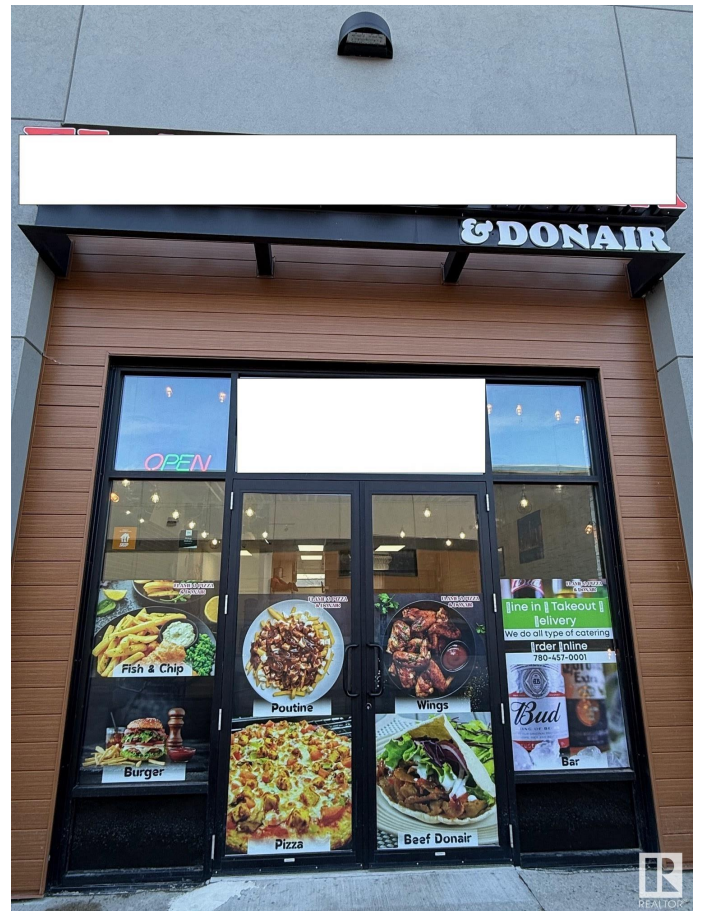

$249,000 - N/A, Edmonton

MLS® #E4427211

$249,000

0 Bedroom, 0.00 Bathroom,
Business on 0.00 Acres

Chappelle Area, Edmonton, AB

This Dine In Pizza & Donair business offers a turnkey solution for those interested in starting a pizza establishment. The listing emphasizes the advantage of avoiding the costs and time associated with building a new restaurant from scratch. ? The centre is strategically positioned with quick access to major routes and is part of a growing community.

Essential Information

MLS® #	E4427211
Price	$249,000
Bathrooms	0.00
Acres	0.00
Type	Business
Status	Active

Community Information

Address	N/A
Area	Edmonton
Subdivision	Chappelle Area
City	Edmonton
County	ALBERTA
Province	AB
Postal Code	T6W 4H8

Additional Information

Date Listed	March 23rd, 2025