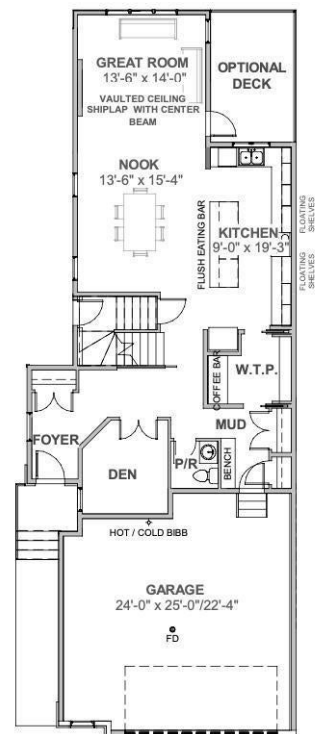

Courtesy Of John Rota Of Sweetly

\$675,000 - 49 Gladstone Bend, Spruce Grove

MLS® #E4427696

\$675,000

3 Bedroom, 2.50 Bathroom, 2,241 sqft
Single Family on 0.00 Acres

Greenbury, Spruce Grove, AB

Step into this stunning two-storey home in Greenbury, Spruce Grove. The main floor offers a welcoming living room, a dining room, a stylish kitchen, a mudroom, a den, a convenient 2-piece bathroom, and the option to add a deck for outdoor enjoyment. The upper floor boasts a spacious bonus room, a primary bedroom with a walk-in closet and a luxurious 5-piece ensuite, two additional bedrooms, a laundry room, and a 4-piece bathroom. This home also includes an attached double garage, offering ample parking and storage. This home combines style and practicality for your ideal lifestyle.

Built in 2025

Essential Information

MLS® #	E4427696
Price	\$675,000
Bedrooms	3
Bathrooms	2.50
Full Baths	2
Half Baths	1
Square Footage	2,241
Acres	0.00
Year Built	2025
Type	Single Family
Sub-Type	Detached Single Family