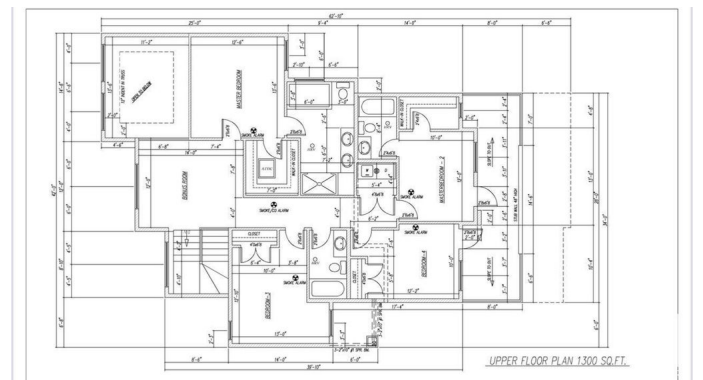

2 of 15

FRONT ELEVATION

TECH DESIGNS INC. 25 NORTH WINDSOR, SUITE 101, WINDSOR, ONTARIO N9A 4K4
LOT-42, BLOCK-7, PLAN 232 0809

MAIN FLOOR PLAN 1155 SQ.FT.
GARAGE 773 SQ.FT.

UPPER FLOOR PLAN 1300 SQ.FT.

Community Information

Address	5918 18 St
Area	Rural Leduc County
Subdivision	Irvin Creek
City	Rural Leduc County
County	ALBERTA
Province	AB
Postal Code	T4X 3C4

Amenities

Features	Deck, Detectors Smoke, No Animal Home, No Smoking Home
----------	--