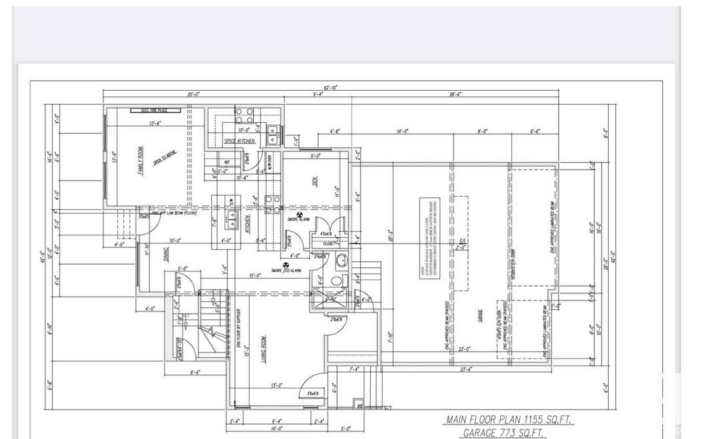

\$779,900 - 5918 18 St, Rural Leduc County

MLS® #E4430087

\$779,900

5 Bedroom, 4.00 Bathroom, 2,454 sqft

Rural on 0.10 Acres

Irvin Creek, Rural Leduc County, AB

Located in the sought-after community of Irvine Creek, this under construction home offers a TRIPLE GARAGE and sits on a spacious pie-shaped lot. The main floor features an open-to-above living area, a bedroom with a full bath, an extended kitchen with a Spice kitchen, and a bright living space. The upper level includes TWO MASTER SUITES with ensuites and walk-in closets, two additional bedrooms with a shared bath, a bonus room, and a front balcony accessible from two bedrooms. A perfect blend of modern design and practical layout.

2 of 15

FRONT ELEVATION

TECH DESIGNS INC. 25 NORTH WINDSOR, SUITE 101, WINDSOR, ONTARIO N9A 4K4
LOT-42, BLOCK-7, PLAN 232 0809

MAIN FLOOR PLAN 1155 SQ.FT.
GARAGE 773 SQ.FT.

UPPER FLOOR PLAN 1300 SQ.FT.

Community Information

Address	5918 18 St
Area	Rural Leduc County
Subdivision	Irvin Creek
City	Rural Leduc County
County	ALBERTA
Province	AB
Postal Code	T4X 3C4

Amenities

Features	Deck, Detectors Smoke, No Animal Home, No Smoking Home
----------	--