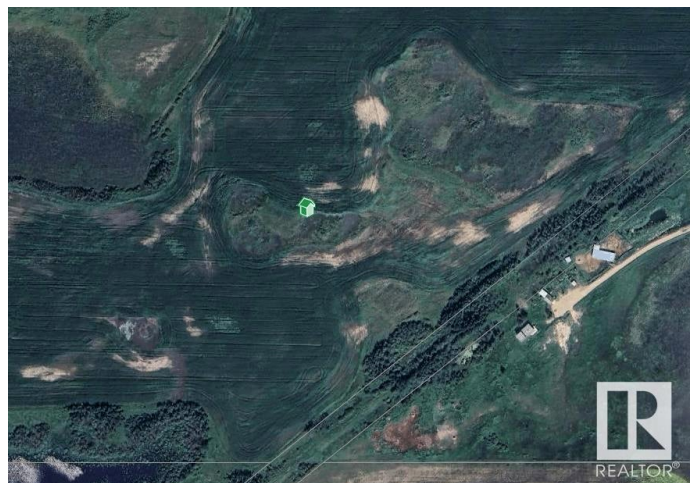

Courtesy Of Bob Macmillan Of RE/MAX Elite

$610,702 - Rr172 Twp Rd 504, Rural Beaver County

MLS® #E4431081

$610,702

0 Bedroom, 0.00 Bathroom,
Rural on 150.52 Acres

None, Rural Beaver County, AB

150.52 ACRES TOTAL...100 ACRES
CULTIVATED...CLOSE TO RYLEY

Essential Information

MLS® #	E4431081
Price	$610,702
Bathrooms	0.00
Acres	150.52
Type	Rural
Sub-Type	Vacant Lot/Land
Status	Active

Community Information

Address	Rr172 Twp Rd 504
Area	Rural Beaver County
Subdivision	None
City	Rural Beaver County
County	ALBERTA
Province	AB
Postal Code	T0B 4A0

Exterior

Exterior Features See Remarks

Additional Information

Date Listed	April 15th, 2025
Days on Market	7