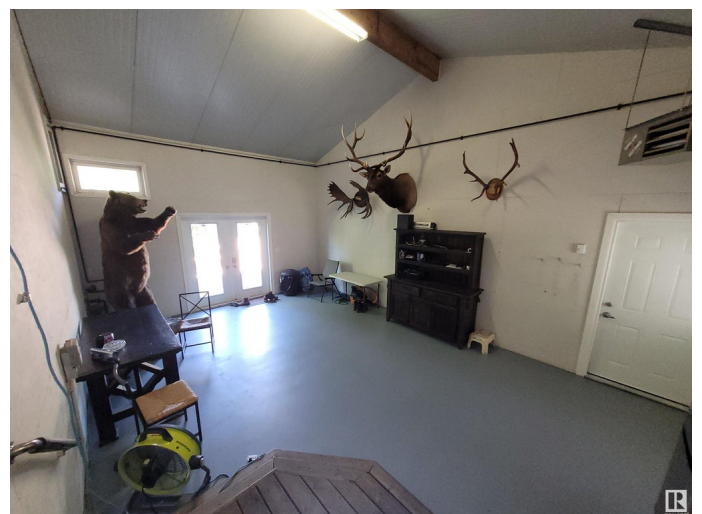

$775,000 - 52457 Rge Rd 215, Rural Strathcona County

MLS® #E4431965

$775,000

4 Bedroom, 2.00 Bathroom, 1,316 sqft

Rural on 5.39 Acres

None, Rural Strathcona County, AB

Lovely family home on 5.39 acres, not in a subdivision, & only 7 miles east of Sherwood Park on Wye Rd! This exceptionally well kept home boasts over 2300sqft of living space, 4 total bedrooms, fully finished basement, attached, insulated 23x26 garage, 250sqft sunroom plus a huge heated and insulated 60x30 quonset with 16x12ft door and concrete floor. Home is in great shape, well insulated and has a metal roof, vinyl windows and siding. Enjoy the huge breezeway with tall vaulted ceiling & concrete floor. There's 2 beds upstairs, an island kitchen, Large formal DR open onto spacious LR with extended bay window plus Main floor laundry! Basement is fully finished with 2 bedrooms, 3 pc bathroom plus slate tile flooring & wood burning stove in family room. Outside is an acreage lovers dream with a huge garden and lots of trees for privacy.

Built in 1970

Essential Information

MLS® #	E4431965
Price	$775,000
Bedrooms	4
Bathrooms	2.00
Full Baths	2
Square Footage	1,316